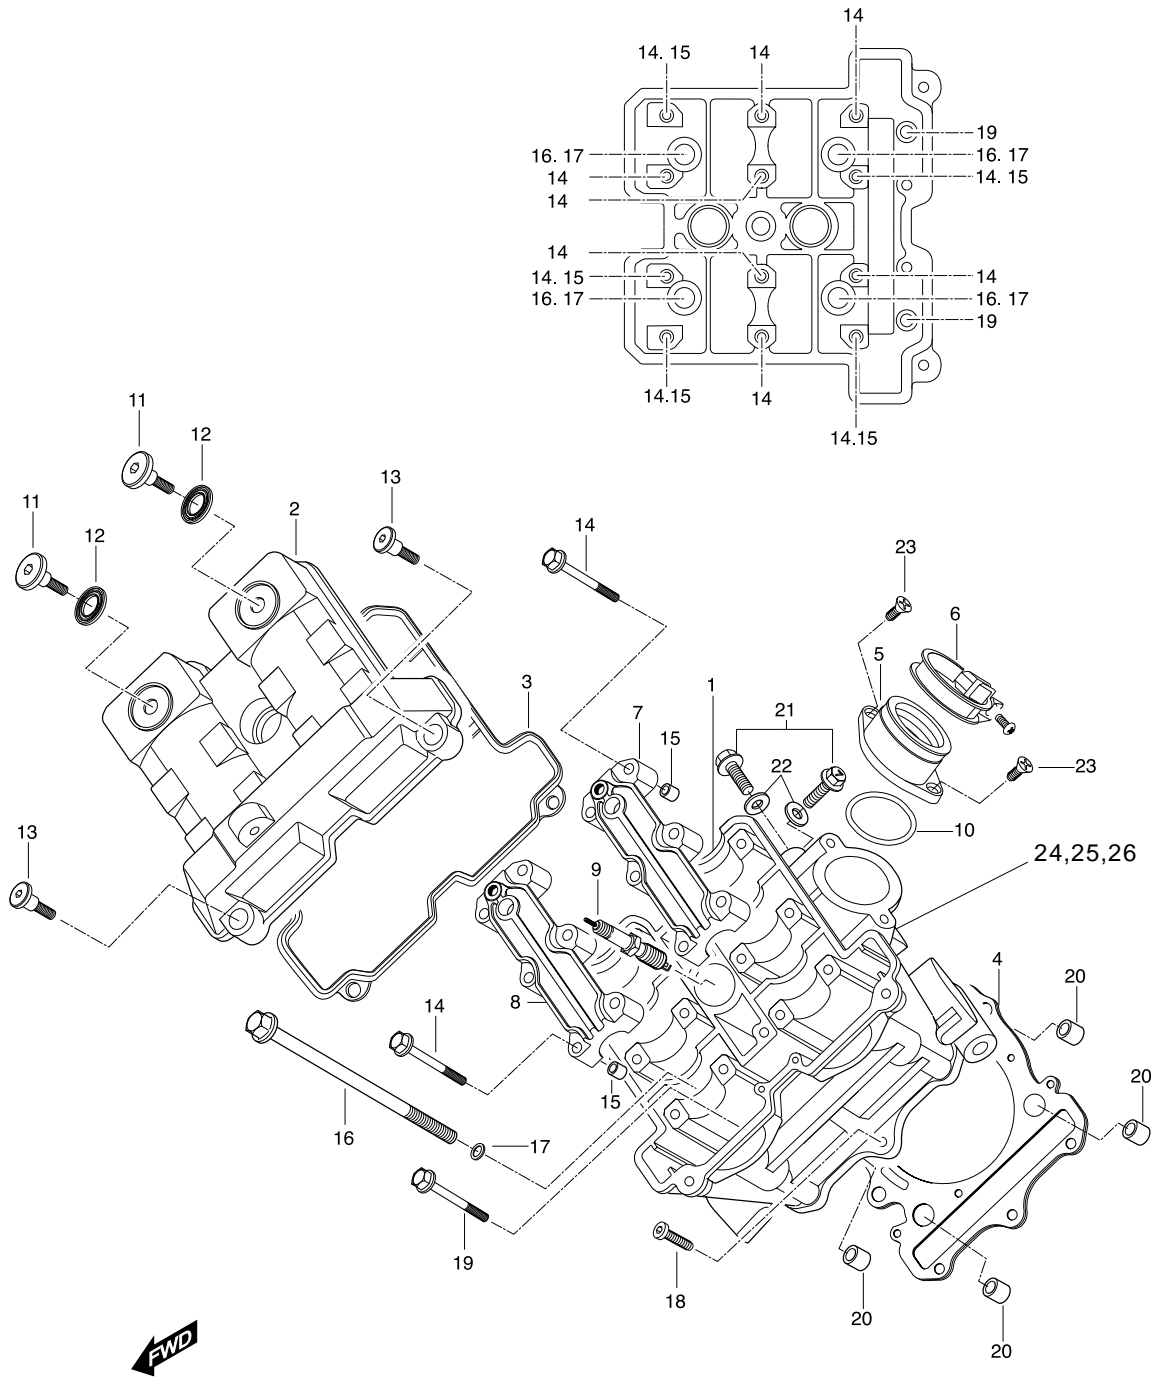

# FIG 1-1. CYLINDER HEAD/(FRONT)

REF. PART NUMBER.											PART NAME	Q'TY	REMARKS	REC.Q'TY / 100 Motorcycles (PCS)
NO.	KOREA	NAT01	NEN01	NEU01(WVTA)	NEU02(WVTA 25K)	NG01	RUS01	PUS01	RCA01					
1	11110SN9100HPA	11110SN9100HPA	11110SN9100HPA	11110SN9100HPA	11110SN9100HPA	11110SN9100HPA	11110SN9100HPA	11110SN9100HPA	11110SN9100HPA	11110SN9100HPA	HEAD ASS'Y, cylinder front(HEAD+PL)	1		5
1-A	11110SN9102HPA	11110SN9102HPA	11110SN9102HPA	11110SN9102HPA	11110SN9102HPA	11110SN9102HPA	11110SN9102HPA	11110SN9102HPA	11110SN9102HPA	11110SN9102HPA		1	E/G NO GT650-111554~	5
2	11171HN91000S1	11171HN91000S1	11171HN91000S1	11171HN91000S1	11171HN91000S1	11171HN91000S1	11171HN91000S1	11171HN91000S1	11171HN91000S1	11171HN91000S1	COVER, cylinder head front	1		10
3	11173HN9100	11173HN9100	11173HN9100	11173HN9100	11173HN9100	11173HN9100	11173HN9100	11173HN9100	11173HN9100	11173HN9100	GASKET, cylinder head cover	1		10
4	11141HN9101	11141HN9101	11141HN9101	11141HN9101	11141HN9101	11141HN9101	11141HN9101	11141HN9101	11141HN9101	11141HN9101	GASKET, cylinder head	1		10
5	13110HN9102	13110HN9102	13110HN9102	13110HN9102	13110HN9102	13110HN9102	13110HN9102	13110HN9102	13110HN9102	13110HN9102	PIPE COMP, intake front	1		5
6	09402-56208	09402-56208	09402-56208	09402-56208	09402-56208	09402-56208	09402-56208	09402-56208	09402-56208	09402-56208	CLAMP, carburetor	1		10
7	11131HN9100PCH	11131HN9100PCH	11131HN9100PCH	11131HN9100PCH	11131HN9100PCH	11131HN9100PCH	11131HN9100PCH	11131HN9100PCH	11131HN9100PCH	11131HN9100PCH	HOUSING, camshaft intake	1	NOT SALE	
8	11132HN9100PCH	11132HN9100PCH	11132HN9100PCH	11132HN9100PCH	11132HN9100PCH	11132HN9100PCH	11132HN9100PCH	11132HN9100PCH	11132HN9100PCH	11132HN9100PCH	HOUSING, camshaft exhaust	1	NOT SALE	
9	09482-00456	09482-00456	09482-00456	09482-00456	09482-00456	09482-00456	09482-00456	09482-00456	09482-00456	09482-00456	PLUG, spark CR8E	1		10
10	13131HN9100	13131HN9100	13131HN9100	13131HN9100	13131HN9100	13131HN9100	13131HN9100	13131HN9100	13131HN9100	13131HN9100	O-RING, intake pipe	1		10
11	09109H07018	09109H07018	09109H07018	09109H07018	09109H07018	09109H07018	09109H07018	09109H07018	09109H07018	09109H07018	BOLT, cylinder head cover NO.1	2		
12	09161H11008	09161H11008	09161H11008	09161H11008	09161H11008	09161H11008	09161H11008	09161H11008	09161H11008	09161H11008	WASHER, cylinder head cover	2		20
13	09106H07017	09106H07017	09106H07017	09106H07017	09106H07017	09106H07017	09106H07017	09106H07017	09106H07017	09106H07017	BOLT, cylinder head cover NO.2	2		20
14	09103H06002	09103H06002	09103H06002	09103H06002	09103H06002	09103H06002	09103H06002	09103H06002	09103H06002	09103H06002	BOLT, camshaft housing	12		120
15	09206-08001	09206-08001	09206-08001	09206-08001	09206-08001	09206-08001	09206-08001	09206-08001	09206-08001	09206-08001	KNOCK PIN, camshaft housing	4		
16	09103H10001	09103H10001	09103H10001	09103H10001	09103H10001	09103H10001	09103H10001	09103H10001	09103H10001	09103H10001	BOLT, cylinder head (M10)	4		40
17	09160H10002	09160H10002	09160H10002	09160H10002	09160H10002	09160H10002	09160H10002	09160H10002	09160H10002	09160H10002	WASHER, cylinder head bolt	4		40
18	07120-06408	07120-06408	07120-06408	07120-06408	07120-06408	07120-06408	07120-06408	07120-06408	07120-06408	07120-06408	BOLT, cylinder head NO.1 (M6)	1		10
19	09103H06001	09103H06001	09103H06001	09103H06001	09103H06001	09103H06001	09103H06001	09103H06001	09103H06001	09103H06001	BOLT, cylinder head NO.2 (M6)	2		20
20	04213-13189	04213-13189	04213-13189	04213-13189	04213-13189	04213-13189	04213-13189	04213-13189	04213-13189	04213-13189	PIN, cylinder knock	4		60
21	01514-08128	01514-08128	01514-08128	01514-08128	01514-08128	01514-08128	01514-08128	01514-08128	01514-08128	01514-08128	BOLT, oil gallery	2		30
22	09168-08008	09168-08008	09168-08008	09168-08008	09168-08008	09168-08008	09168-08008	09168-08008	09168-08008	09168-08008	GASKET, oil gallery bolt	2		30
23	02122-06208	02122-06208	02122-06208	02122-06208	02122-06208	02122-06208	02122-06208	02122-06208	02122-06208	02122-06208	SCREW, crank outer	2		20
24	09280H19001	09280H19001	09280H19001	09280H19001	09280H19001	09280H19001	09280H19001	09280H19001	09280H19001	09280H19001	O-RING, connector hose union	1		
25	17680HN9101	17680HN9101	17680HN9101	17680HN9101	17680HN9101	17680HN9101	17680HN9101	17680HN9101	17680HN9101	17680HN9101	UNION COMP, connector	1		
26	07110-06108	07110-06108	07110-06108	07110-06108	07110-06108	07110-06108	07110-06108	07110-06108	07110-06108	07110-06108	BOLT	1		