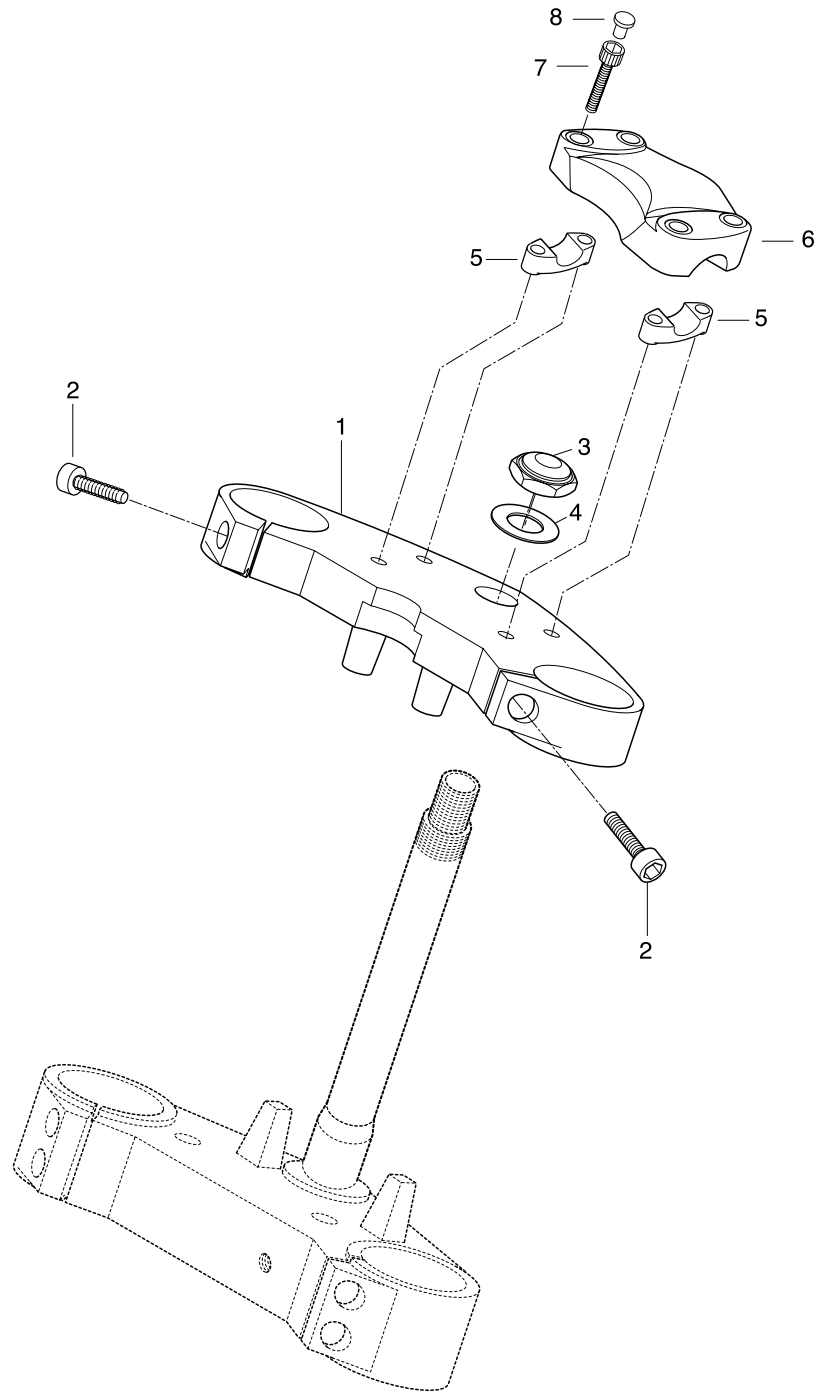

FIG 39

FIG 39. STEERING HEAD

REF. PART NUMBER.										PART NAME	Q'TY	REMARKS	REC.Q'TY
NO.	KOREA	NAT01	NEN01	NEU01(WVTA)	NEU02(WVTA 25K)	NG01	RUS01	PUS01	RCA01				(PCS)
1	51311HM810403P	51311HM810403P	51311HM810403P	51311HM810403P	51311HM810403P	51311HM810403P	51311HM810403P	51311HM810403P	51311HM810403P	51311HM810403P	BRACKET, front fork upper	1	5
2	07110-08258	07110-08258	07110-08258	07110-08258	07110-08258	07110-08258	07110-08258	07110-08258	07110-08258	07110-08258	BOLT, front fork upper bracket	2	
3	09159H22002	09159H22002	09159H22002	09159H22002	09159H22002	09159H22002	09159H22002	09159H22002	09159H22002	09159H22002	NUT, str upper	1	5
4	09160H22032	09160H22032	09160H22032	09160H22032	09160H22032	09160H22032	09160H22032	09160H22032	09160H22032	09160H22032	WASHER, str upper	1	5
5	56211-35C00	56211-35C00	56211-35C00	56211-35C00	56211-35C00	56211-35C00	56211-35C00	56211-35C00	56211-35C00	56211-35C00	HOLDER, handle bar	2	10
6	56171HF4601	56171HF4601	56171HF4601	56171HF4601	56171HF4601	56171HF4601	56171HF4601	56171HF4601	56171HF4601	56171HF4601	COVER, steering head	1	5
7	09106H08458	09106H08458	09106H08458	09106H08458	09106H08458	09106H08458	09106H08458	09106H08458	09106H08458	09106H08458	BOLT, handle holder upper	4	
8	56222HG5100	56222HG5100	56222HG5100	56222HG5100	56222HG5100	56222HG5100	56222HG5100	56222HG5100	56222HG5100	56222HG5100	CAP, headle holder upper bolt	4	20