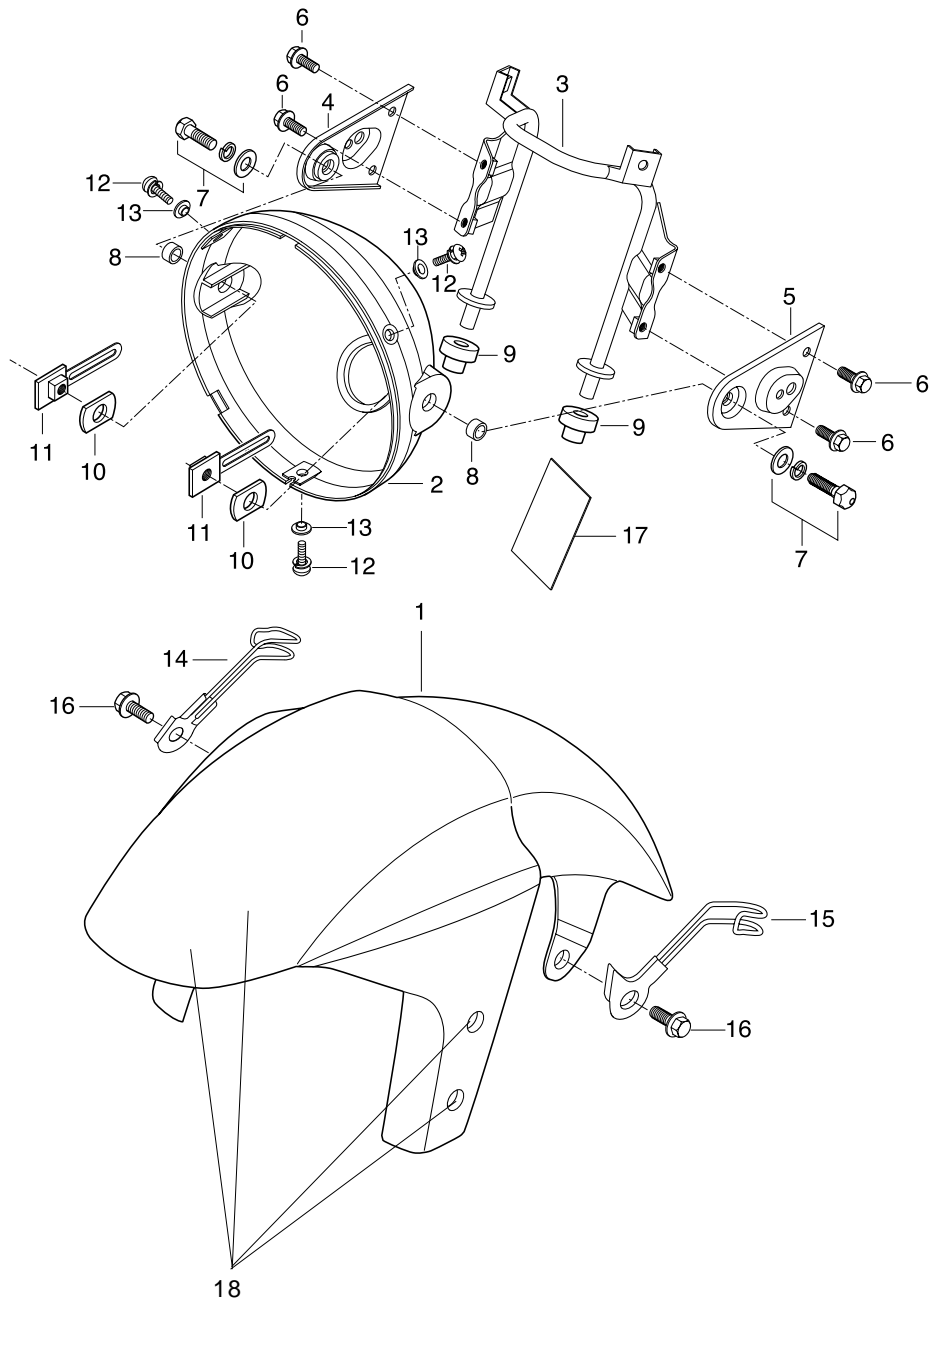

FIG 40

FIG 40. FRONT FENDER

REF. PART NO.	NUMBER.									PART NAME	Q'TY	REMARKS	REC.Q'TY (PCS)
	KOREA	NAT01	NEN01	NEU01(WVTA)	NEU02(WVTA 25K'	NG01	RUS01	PUS01	RCA01				
1	53111HM8100	53111HM8100	53111HM8100	53111HM8100	53111HM8100	53111HM8100	53110HM81000BK	53110HN9180(0BK..	53110HN9180(0BK.,	FENDER, front(0DB,0MB,0MO)	1		5
2	51811HM8101PAM	51811HM8101PAM	51811HM8101PAM	51811HM8101PAM	51811HM8101PAM	51811HM8101PAM	51811HM8101PAM	51811HM8101PAM	51811HM8101PAM	HOUSING, headlamp	1		5
3	51550HM8100	51550HM8100	51550HM8100	51550HM8100	51550HM8100	51550HM8100	51550HM8100	51550HM8100	51550HM8100	BRACE COMP, headlamp housing	1		5
4	51540HM8100PLA	51540HM8100PLA	51540HM8100PLA	51540HM8100PLA	51540HM8100PLA	51540HM8100PLA	51540HM8100PLA	51540HM8100PLA	51540HM8100PLA	BRKT COMP, headlamp housing R	1		5
5	51530HM8100PLA	51530HM8100PLA	51530HM8100PLA	51530HM8100PLA	51530HM8100PLA	51530HM8100PLA	51530HM8100PLA	51530HM8100PLA	51530HM8100PLA	BRKT COMP, headlamp housing L	1		5
6	01517-06128	01517-06128	01517-06128	01517-06128	01517-06128	01517-06128	01517-06128	01517-06128	01517-06128	BOLT, plate headlamp	4		40
7	01284-08258	01284-08258	01284-08258	01284-08258	01284-08258	01284-08258	01284-08258	01284-08258	01284-08258	BOLT, headlamp housing	2		10
8	09180-08092	09180-08092	09180-08092	09180-08092	09180-08092	09180-08092	09180-08092	09180-08092	09180-08092	SPACER, headlamp housing	2		
9	09320-10020	09320-10020	09320-10020	09320-10020	09320-10020	09320-10020	09320-10020	09320-10020	09320-10020	CUSHION, under brkt & headlamp h	2		10
10	09329-12002	09329-12002	09329-12002	09329-12002	09329-12002	09329-12002	09329-12002	09329-12002	09329-12002	CUSHION, headlamp housing	2		10
11	51820-45000	51820-45000	51820-45000	51820-45000	51820-45000	51820-45000	51820-45000	51820-45000	51820-45000	PLATE COMP, headlamp housing	2		10
12	02112-95208	02112-95208	02112-95208	02112-95208	02112-95208	02112-95208	02112-95208	02112-95208	02112-95208	SCREW, housing & headlamp	3		15
13										WASHER, housing & headlamp	3	NOT SALE	
14	59430HN9100	59430HN9100	59430HN9100	59430HN9100	59430HN9100	59430HN9100	59430HN9100	59430HN9100	59430HN9100	CLAMP COMP, front brake hose R	1		5
15	59440HN9100	59440HN9100	59440HN9100	59440HN9100	59440HN9100	59440HN9100	59440HN9100	59440HN9100	59440HN9100	CLAMP COMP, front brake hose L	1		5
16	01517-08126	01517-08126	01517-08126	01517-08126	01517-08126	01517-08126	01517-08126	01517-08126	01517-08126	BOLT, front brake hose clamp R/L	2		10
17	51815HN9100	51815HN9100	51815HN9100	51815HN9100	51815HN9100	51815HN9100	51815HN9100	51815HN9100	51815HN9100	TAPE, head lamp housing LH	1		5
18	09169H06078	09169H06078	09169H06078	09169H06078	09169H06078	09169H06078	09169H06078	09169H06078	09169H06078	WASHER, front fender	4