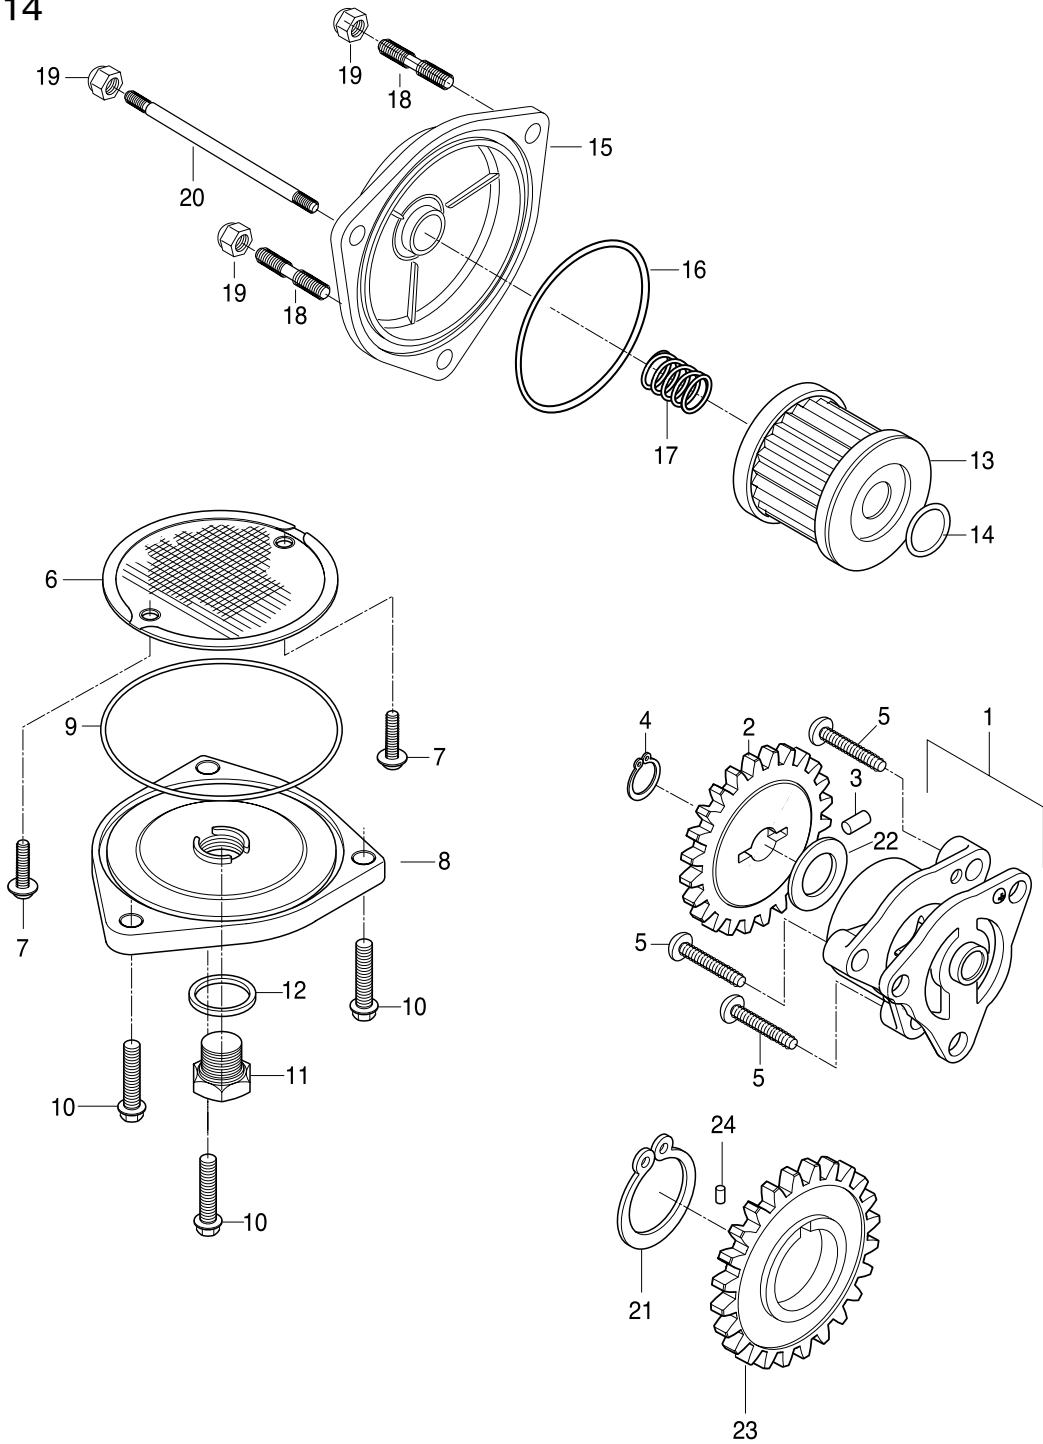

FIG 14

FIG 14. OIL PUMP