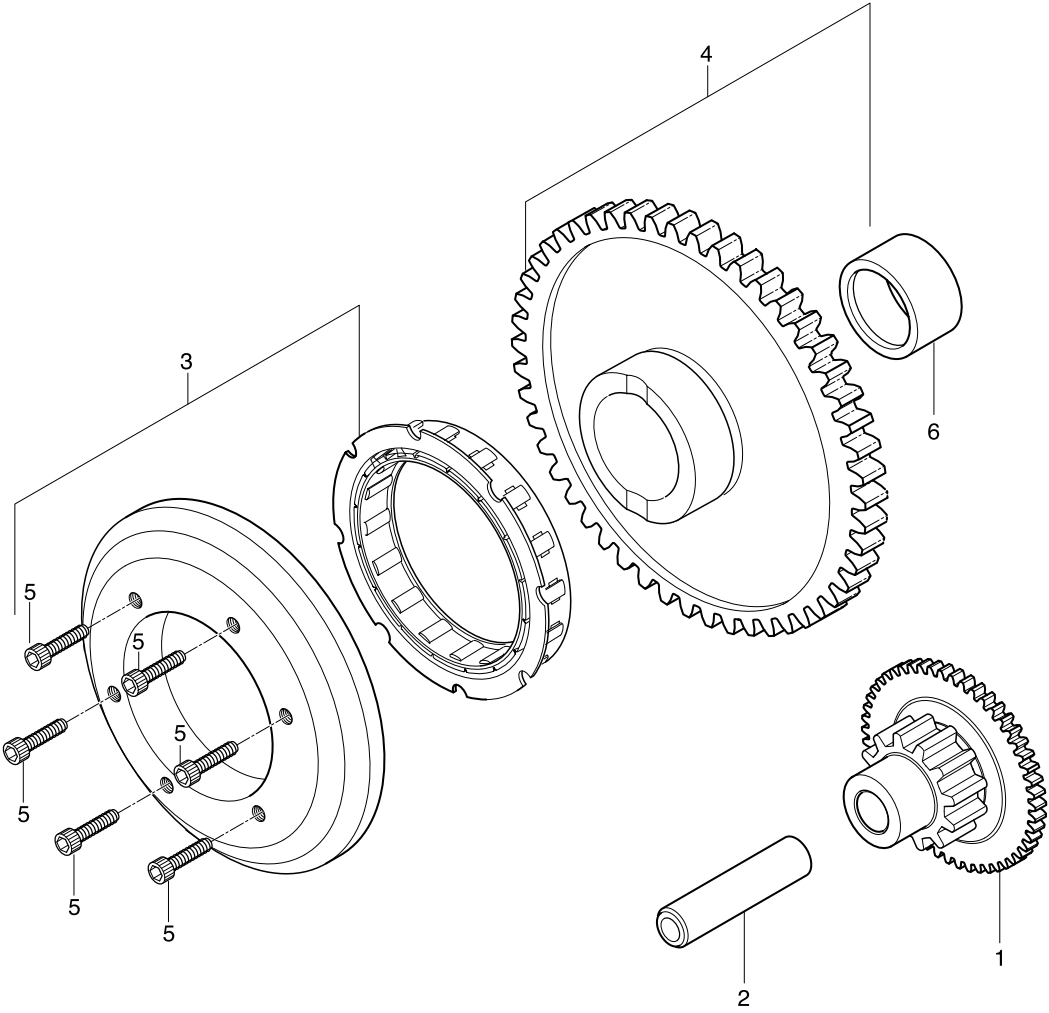

FIG 7

FIG 7. STARTER CLUTCH

REF. PART NUMBER.										PART NAME	Q'TY	REMARKS	REC.Q'TY
NO.	KOREA	NAT01	NEN01	NEU01(WVTA)	NEU02(WVTA 25K)	NG01	RUS01	PUS01	RCA01			(PCS)	
1	12611HN9100	12611HN9100	12611HN9100	12611HN9100	12611HN9100	12611HN9100	12611HN9100	12611HN9100	12611HN9100	GEAR, starter idle	1		5
2	12612HN9100	12612HN9100	12612HN9100	12612HN9100	12612HN9100	12612HN9100	12612HN9100	12612HN9100	12612HN9100	PIN,starter idle gear	1	-KM4MP51A961103549	5
2~1	09206-13003	09206-13003	09206-13003	09206-13003	09206-13003	09206-13003	09206-13003	09206-13003	09206-13003	PIN,starter idle gear	1	KM4MP51A961103550-(05.12~)	5
3	12614HN9100	12614HN9100	12614HN9100	12614HN9100	12614HN9100	12614HN9100	12614HN9100	12614HN9100	12614HN9100	CLUTCH, starter one way	1		5
4	12620HN9102	12620HN9102	12620HN9102	12620HN9102	12620HN9102	12620HN9102	12620HN9102	12620HN9102	12620HN9102	GEAR COMP, starter clutch	1		5
5	07110-08168	07110-08168	07110-08168	07110-08168	07110-08168	07110-08168	07110-08168	07110-08168	07110-08168	BOLT, starter clutch	6		30
6	09304H27001	09304H27001	09304H27001	09304H27001	09304H27001	09304H27001	09304H27001	09304H27001	09304H27001	BUSH, starter clutch gear	1	NOT SALE