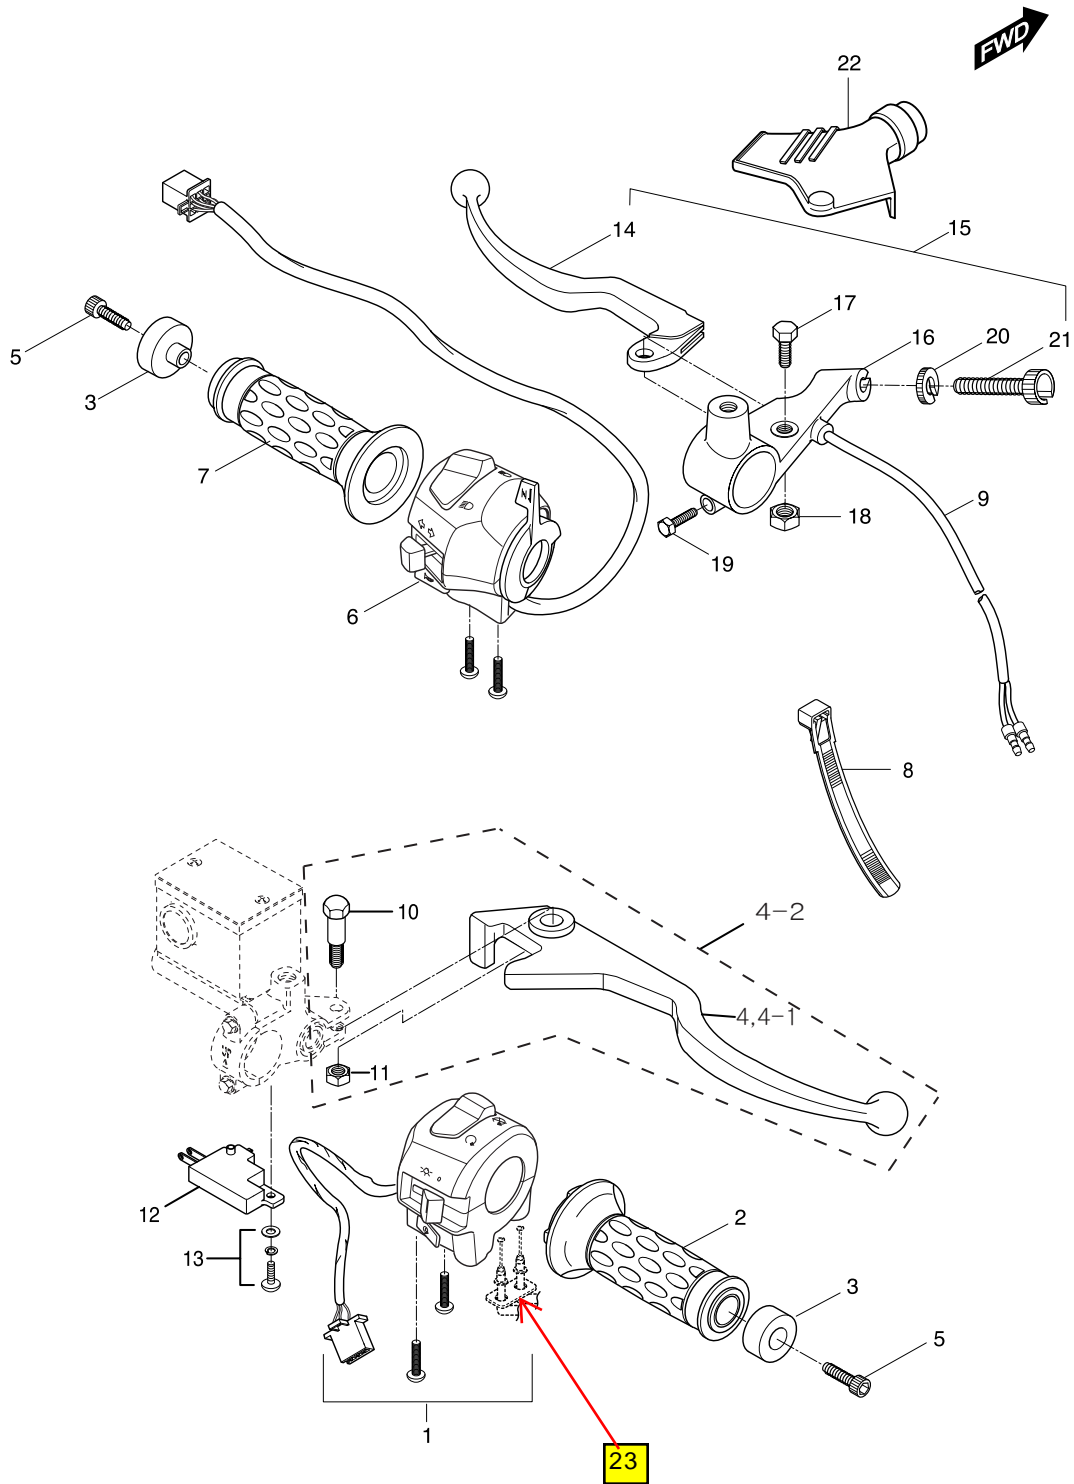

FIG 43

FIG 43. HANDLE SWITCH