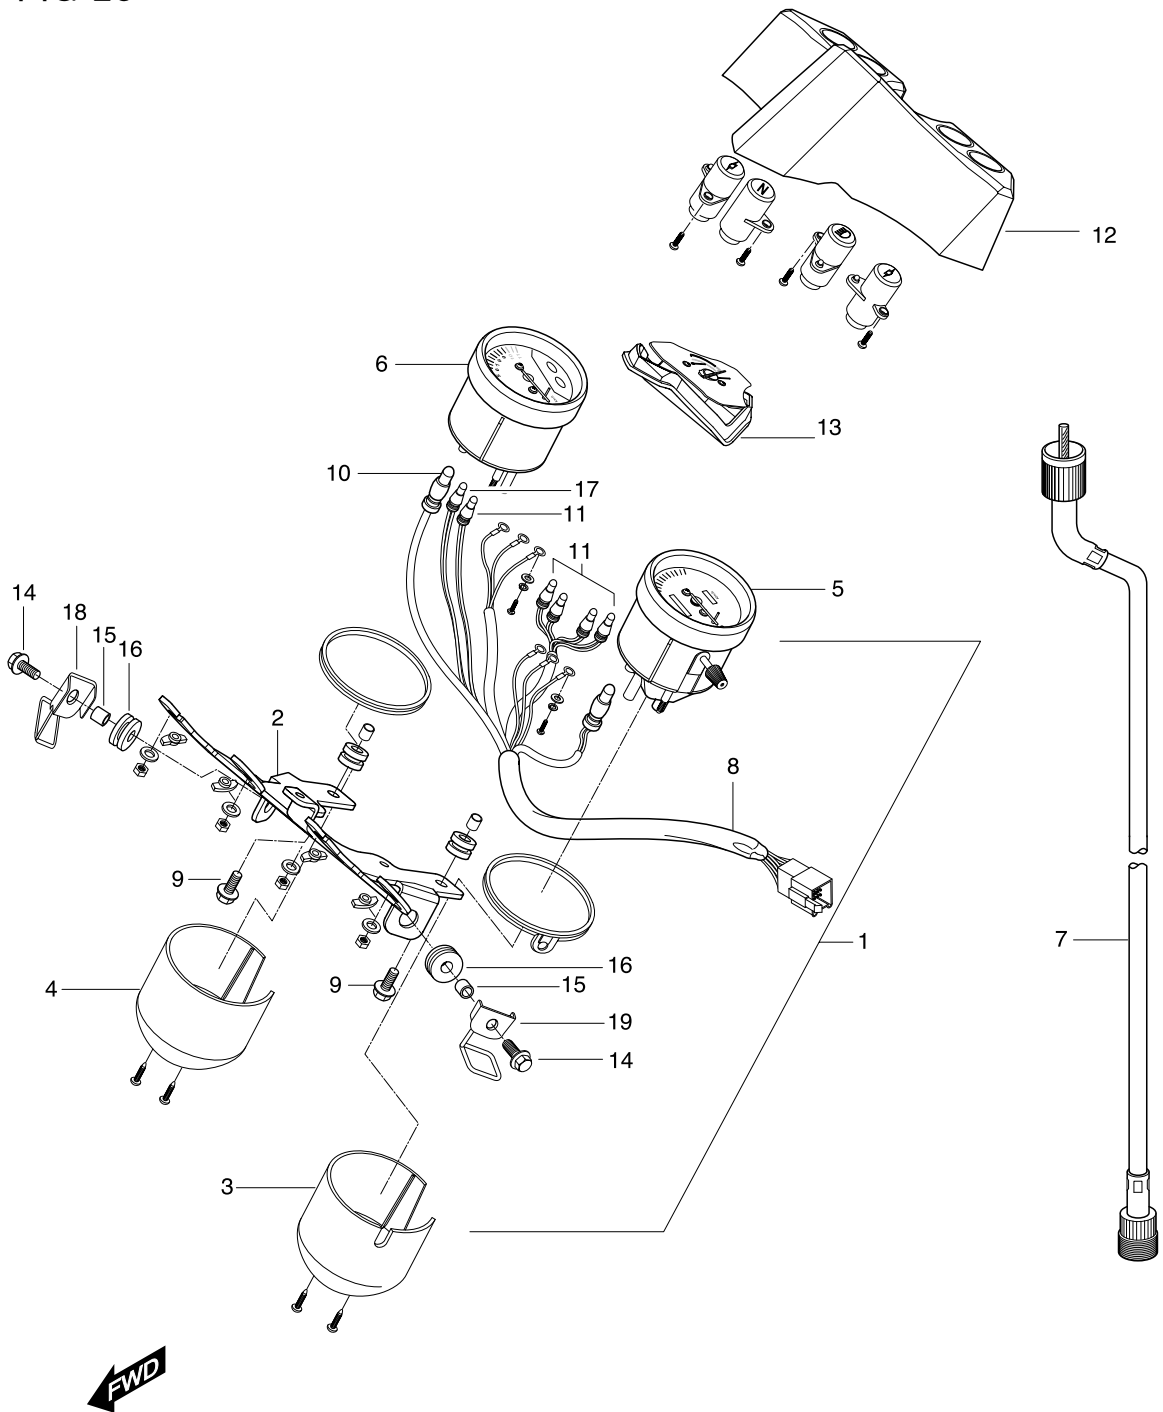

FIG 25

FIG 25. SPEEDOMETER ASSY

REF. PART NO.	NUMBER.									PART NAME	Q'TY	REMARKS	REC.Q'TY (PCS)
	KOREA	NAT01	NEN01	NEU01(WVTA)	NEU02(WVTA 25K)	NG01	RUS01	PUS01	RCA01				
1	34100HN9101	34100HN9150	34100HN9101	34100HN9101	34100HN9101	34100HN9101	34100HN9180	34100HN9101	34100HN9101	SPEEDOMETER ASS'Y	1	RUS01: "UM" MARK	5
2	34950HP9200	34950HP9200	34950HP9200	34950HP9200	34950HP9200	34950HP9200	34950HP9200	34950HP9200	34950HP9200	BRACKET	1		
3	34105HM8100	34105HM8100	34105HM8100	34105HM8100	34105HM8100	34105HM8100	34105HM8100	34105HM8100	34105HM8100	LOWER CASE, speedometer	1		
4	34106HM8100	34106HM8100	34106HM8100	34106HM8100	34106HM8100	34106HM8100	34106HM8100	34106HM8100	34106HM8100	LOWER CASE, tachometer	1		
5	34110HN9100	34110HN9150	34110HN9100	34110HN9100	34110HN9100	34110HN9100	34110HN9100	34110HN9100	34110HN9100	SPEEDOMETER	1		
6	34120HN9100	34120HN9150	34120HN9100	34120HN9100	34120HN9100	34120HN9100	34120HN9180	34120HN9100	34120HN9100	TACHOMETER	1		
7	34910H93B00	34910H93B00	34910H93B00	34910H93B00	34910H93B00	34910H93B00	34910H93B00	34910H93B00	34910H93B00	CABLE ASS'Y, speedometer	1		5
8	34171HN9100	34171HN9100	34171HN9100	34171HN9100	34171HN9100	34171HN9100	34171HN9100	34171HN9100	34171HN9100	WIRING ASS'Y, speedometer	1		
9	09116-06010	09116-06010	09116-06010	09116-06010	09116-06010	09116-06010	09116-06010	09116-06010	09116-06010	BOLT, speedometer bracket	2		10
10	09471-12077	09471-12077	09471-12077	09471-12077	09471-12077	09471-12077	09471-12077	09471-12077	09471-12077	BULB (12V, 1.7W, T10)	2		
11	09471-12072	09471-12072	09471-12072	09471-12072	09471-12072	09471-12072	09471-12072	09471-12072	09471-12072	BULB (12V, 1.7W, T6.5)	5		
12	39110HM8100	39110HM8100	39110HM8100	39110HM8100	39110HM8100	39110HM8100	39110HM8100	39110HM8100	39110HM8100	INDICATOR LAMP, upper	1		
13	34136HN9100	34136HN9100	34136HN9100	34136HN9100	34136HN9100	34136HN9100	34136HN9100	34136HN9100	34136HN9100	COVER, temp meter	1		
14	01517-06208	01517-06208	01517-06208	01517-06208	01517-06208	01517-06208	01517-06208	01517-06208	01517-06208	BOLT, speedometer & brace	2		10
15	09180-06011	09180-06011	09180-06011	09180-06011	09180-06011	09180-06011	09180-06011	09180-06011	09180-06011	SPACER, speedometer bkt cushion	2		10
16	94433H07C00	94433H07C00	94433H07C00	94433H07C00	94433H07C00	94433H07C00	94433H07C00	94433H07C00	94433H07C00	CUSHION, speedometer bracket	2		10
17	09471-12072	09471-12072	09471-12072	09471-12072	09471-12072	09471-12072	09471-12072	09471-12072	09471-12072	BULB (12V, 1.7W, T6.5)	1		
18	59410HN9101	59410HN9101	59410HN9101	59410HN9101	59410HN9101	59410HN9101	59410HN9101	59410HN9101	59410HN9101	GUIDE COMP, brake hose & s/w lead wi	1		5
19	59420HN9101	59420HN9101	59420HN9101	59420HN9101	59420HN9101	59420HN9101	59420HN9101	59420HN9101	59420HN9101	GUIDE COMP, cable & s/w lead wire L	1		5