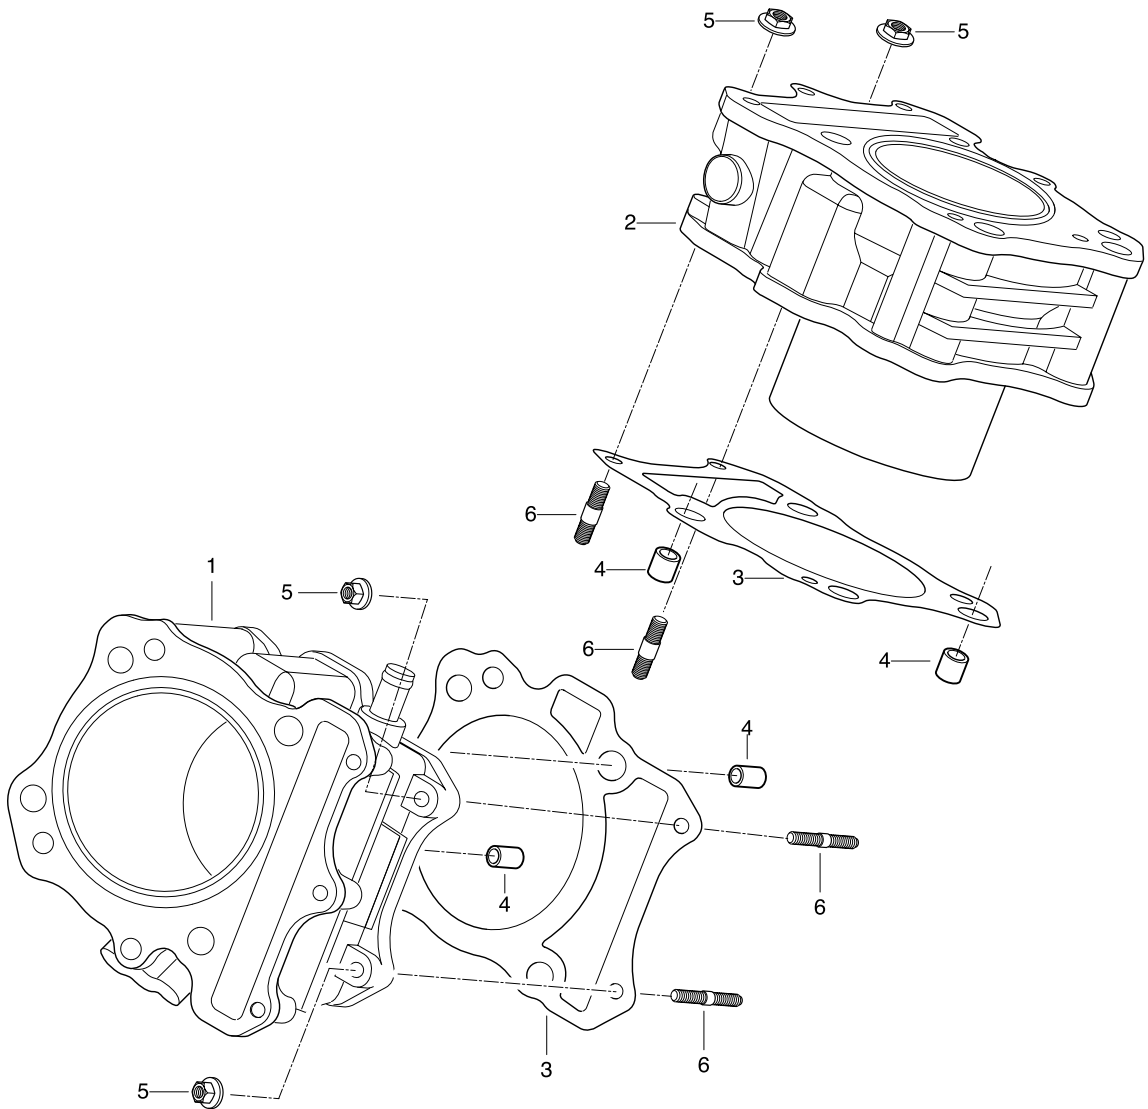

FIG 2

FIG 2. CYLINDER /FRONT, REAR

REF. PART NUMBER.										PART NAME	Q'TY	REMARKS	REC.Q'TY
NO.	KOREA	NAT01	NEN01	NEU01(WVTA)	NEU02(WVTA 25K)	NG01	RUS01	PUS01	RCA01				(PCS)
1	11210HN9100HPA	11210HN9100HPA	11210HN9100HPA	11210HN9100HPA	11210HN9100HPA	11210HN9100HPA	11210HN9100HPA	11210HN9100HPA	11210HN9100HPA	11210HN9100HPA	CYLINDER COMP, front	1	5
2	11220HN9100HPA	11220HN9100HPA	11220HN9120HPA	11220HN9120HPA	11220HN9120HPA	11220HN9120HPA	11220HN9120HPA	11220HN9120HPA	11220HN9100HPA	11220HN9100HPA	CYLINDER COMP, rear	1	5
3	11241HN9101	11241HN9101	11241HN9101	11241HN9101	11241HN9101	11241HN9101	11241HN9101	11241HN9101	11241HN9101	11241HN9101	GASKET, cylinder	2	10
4	04213-13189	04213-13189	04213-13189	04213-13189	04213-13189	04213-13189	04213-13189	04213-13189	04213-13189	04213-13189	PIN, cylinder head knock	4	
5	08316-16068	08316-16068	08316-16068	08316-16068	08316-16068	08316-16068	08316-16068	08316-16068	08316-16068	08316-16068	NUT, cylinder (M6)	4	25
6	01421-06258	01421-06258	01421-06258	01421-06258	01421-06258	01421-06258	01421-06258	01421-06258	01421-06258	01421-06258	BOLT, cylinder stud (M6)	4	20