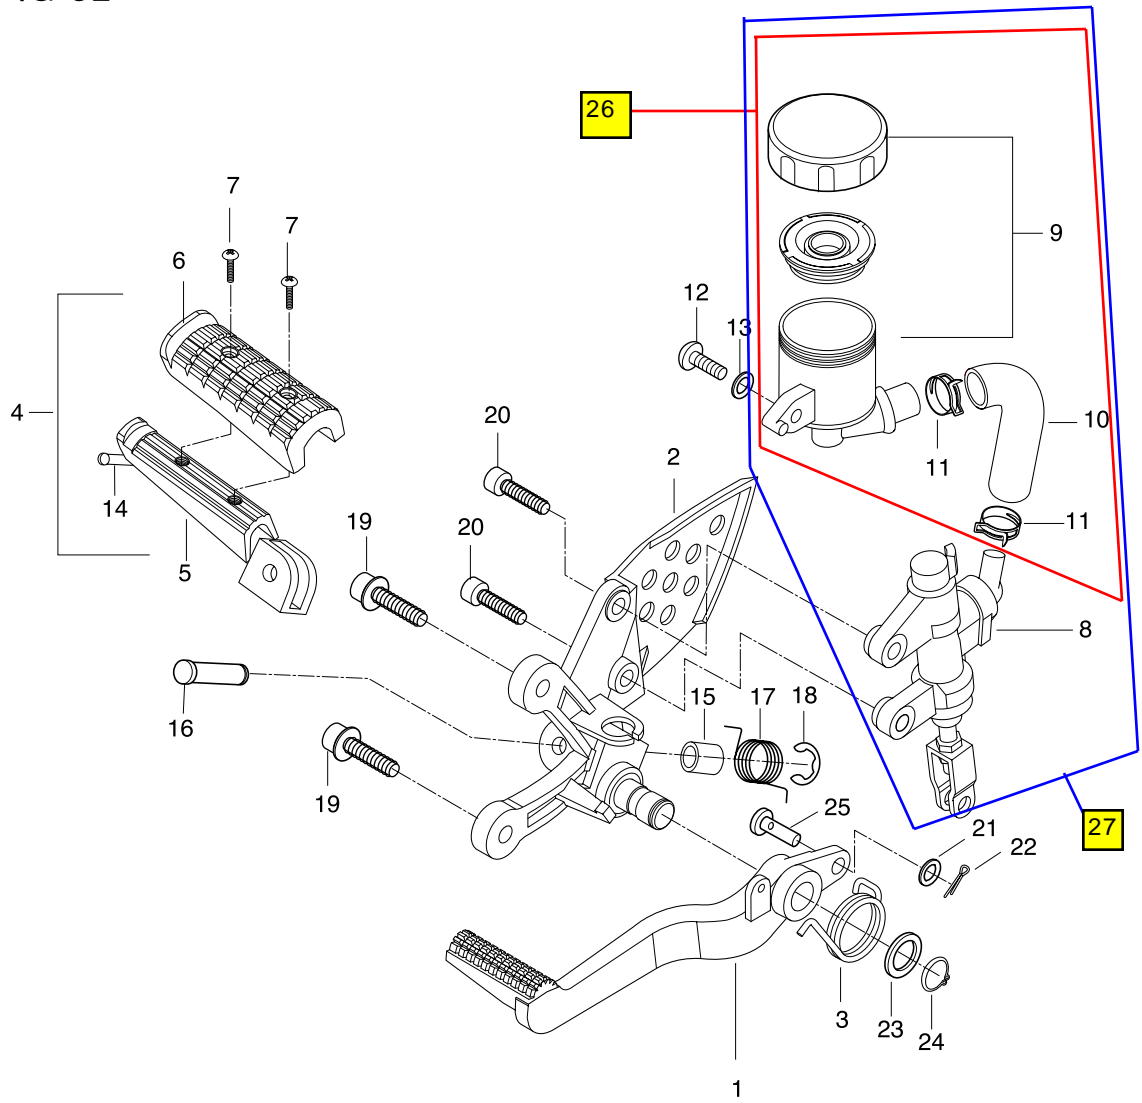

FIG 32

FIG 32. REAR BRAKE