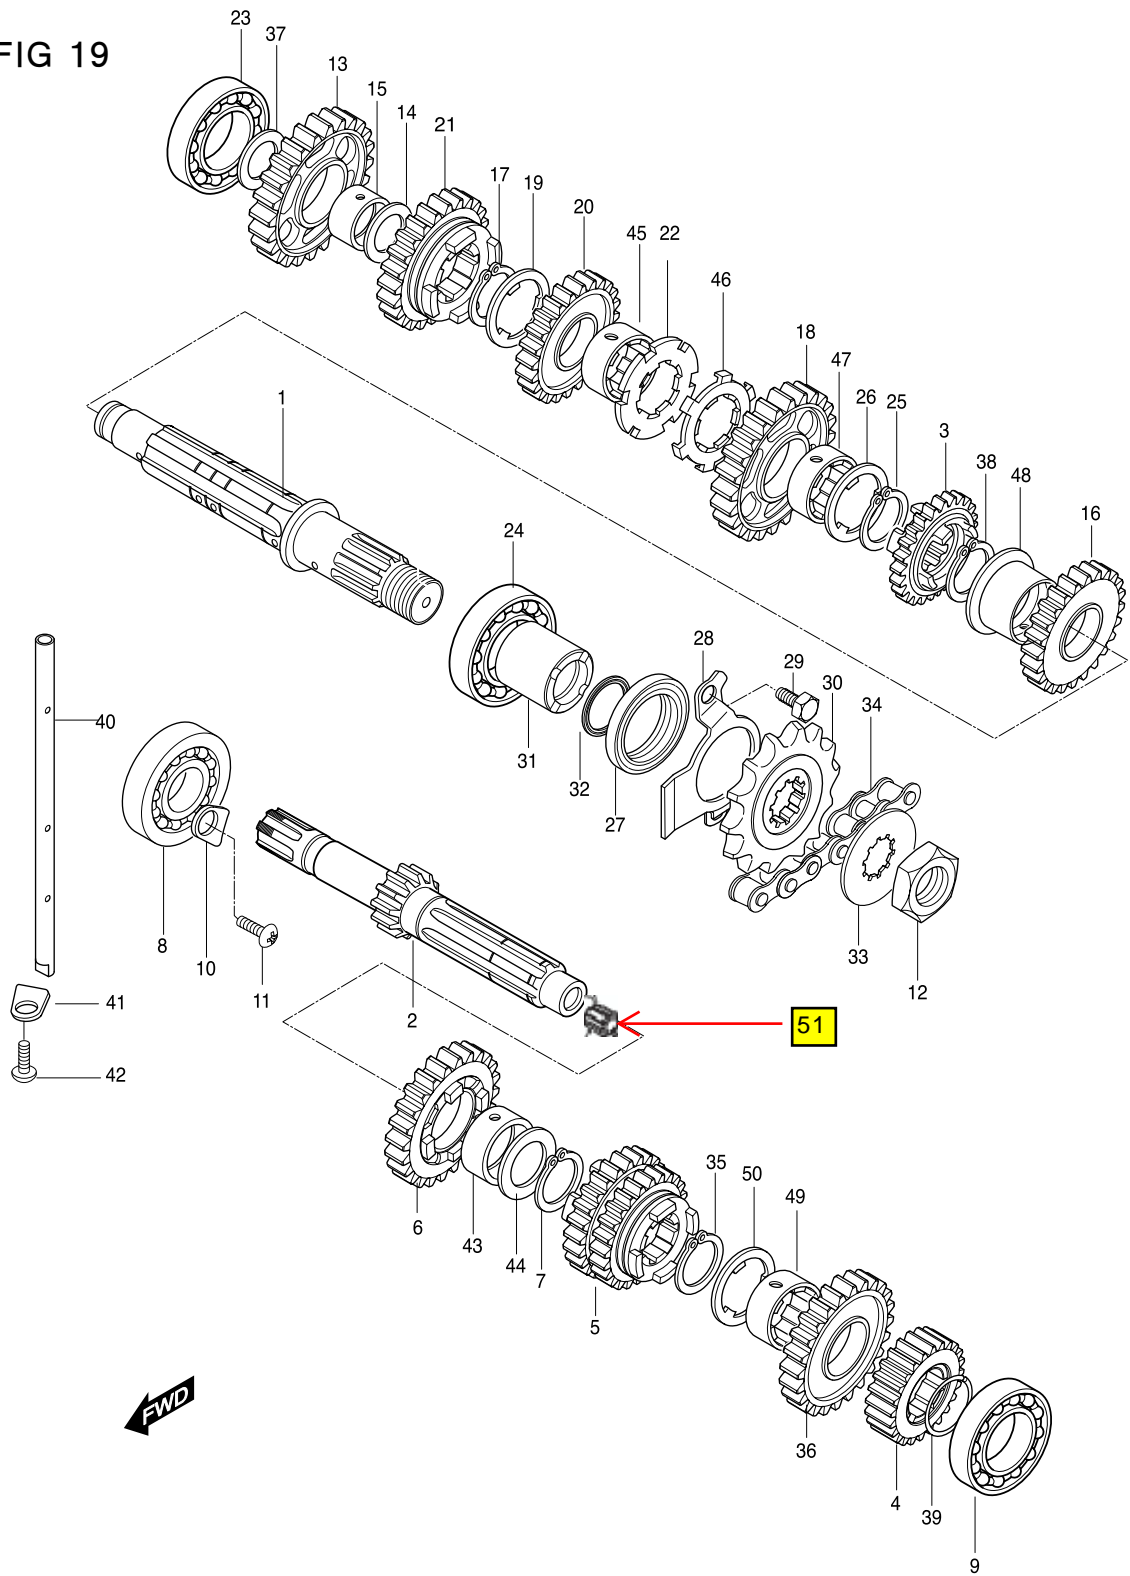

FIG 19

FIG 19. TRANSMISSION

REF. PART NUMBER.										PART NAME	Q'TY	REMARKS	REC.Q'TY
NO.	KOREA	NAT01	NEN01	NEU01(WVTA)	NEU02(WVTA 25K)	NG01	RUS01	PUS01	RCA01			(PCS)	
43	24252HN9100	24252HN9100	24252HN9100	24252HN9100	24252HN9100	24252HN9100	24252HN9100	24252HN9100	24252HN9100	BUSH, 5th drive gear	1		
44	09181H25001	09181H25001	09181H25001	09181H25001	09181H25001	09181H25001	09181H25001	09181H25001	09181H25001	SHIM, 5th drive gear	1	5	
45	24332HN9100	24332HN9100	24332HN9100	24332HN9100	24332HN9100	24332HN9100	24332HN9100	24332HN9100	24332HN9100	BUSH, 4th drive gear	1		
46	09167H25003	09167H25003	09167H25003	09167H25003	09167H25003	09167H25003	09167H25003	09167H25003	09167H25003	WASHER, thrust washer lock	1	5	
47	24332HN9100	24332HN9100	24332HN9100	24332HN9100	24332HN9100	24332HN9100	24332HN9100	24332HN9100	24332HN9100	BUSH, 3rd driven gear	1		
48	24322HN9100	24322HN9100	24322HN9100	24322HN9100	24322HN9100	24322HN9100	24322HN9100	24322HN9100	24322HN9100	BUSH, 2nd driven gear	1		
49	24262HN9100	24262HN9100	24262HN9100	24262HN9100	24262HN9100	24262HN9100	24262HN9100	24262HN9100	24262HN9100	BUSH, 6th drive gear	1		
50	09167H25001	09167H25001	09167H25001	09167H25001	09167H25001	09167H25001	09167H25001	09167H25001	09167H25001	WASHER, 6th drive gear	1		
51	24125-38201	24125-38201	24125-38201	24125-38201	24125-38201	24125-38201	24125-38201	24125-38201	24125-38201	BUSH	2