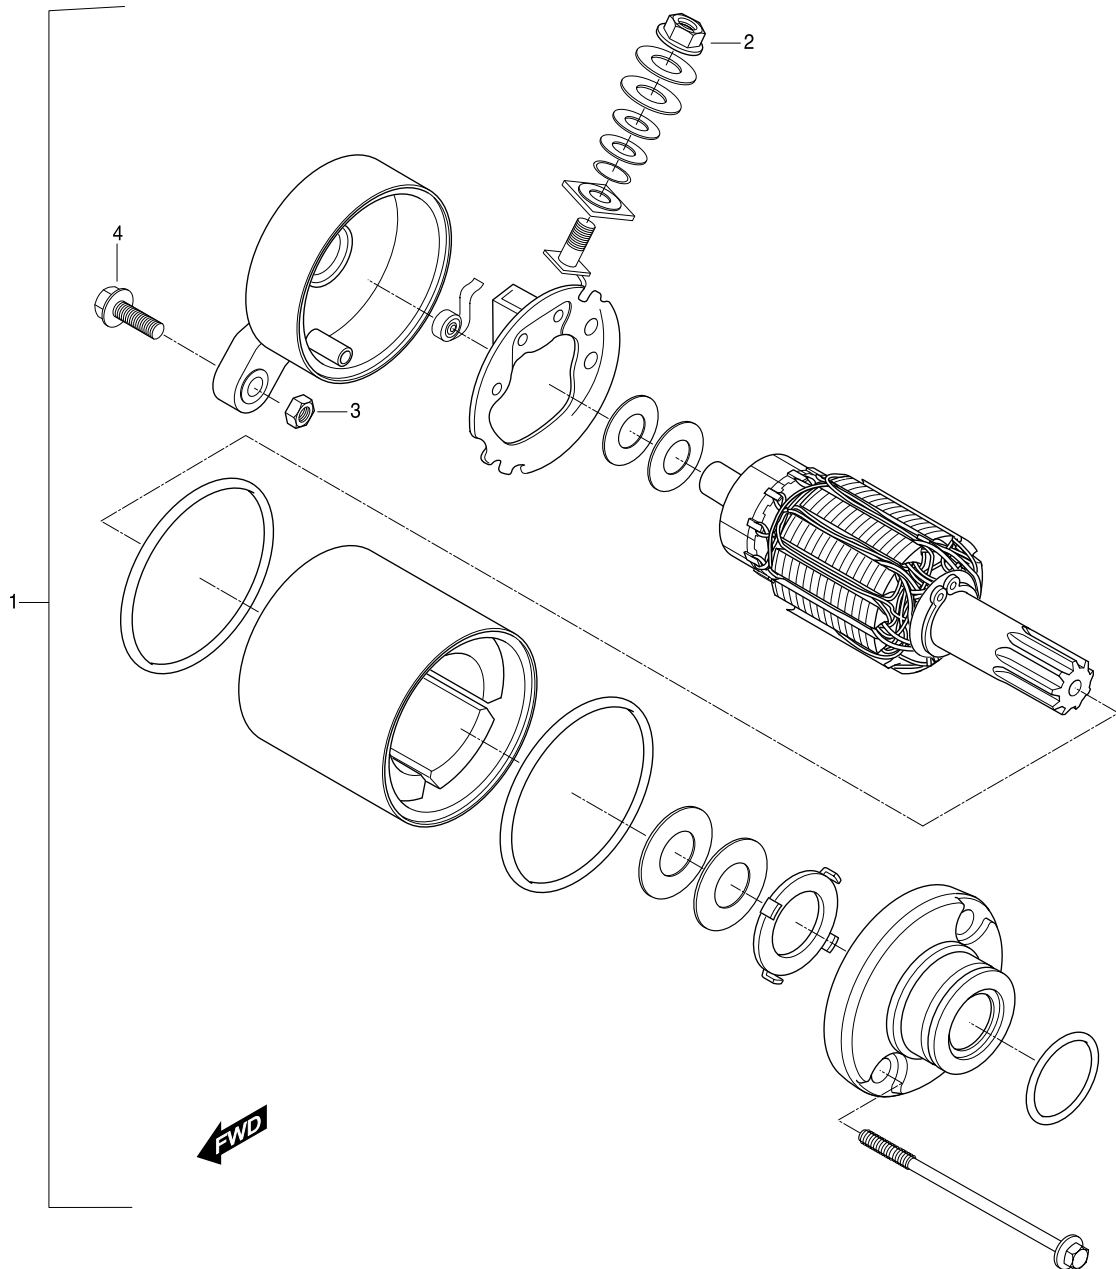

FIG 21

FIG 21. STARTING MOTOR

REF. PART NUMBER.										PART NAME	Q'TY	REMARKS	REC.Q'TY
NO.	KOREA	NAT01	NEN01	NEU01(WVTA)	NEU02(WVTA 25K)	NG01	RUS01	PUS01	RCA01				(PCS)
1	31100HN9100	31100HN9100	31100HN9100	31100HN9100	31100HN9100	31100HN9100	31100HN9100	31100HN9100	31100HN9100	MOTOR ASS'Y, starting	1		5
2	08316-16068	08316-16068	08316-16068	08316-16068	08316-16068	08316-16068	08316-16068	08316-16068	08316-16068	NUT, starter motor terminal	1		
3	08319-21068	08319-21068	08319-21068	08319-21068	08319-21068	08319-21068	08319-21068	08319-21068	08319-21068	NUT, start motor bracket	2		
4	01547-06308	01547-06308	01547-06308	01547-06308	01547-06308	01547-06308	01547-06308	01547-06308	01547-06308	BOLT, start motor bracket	2