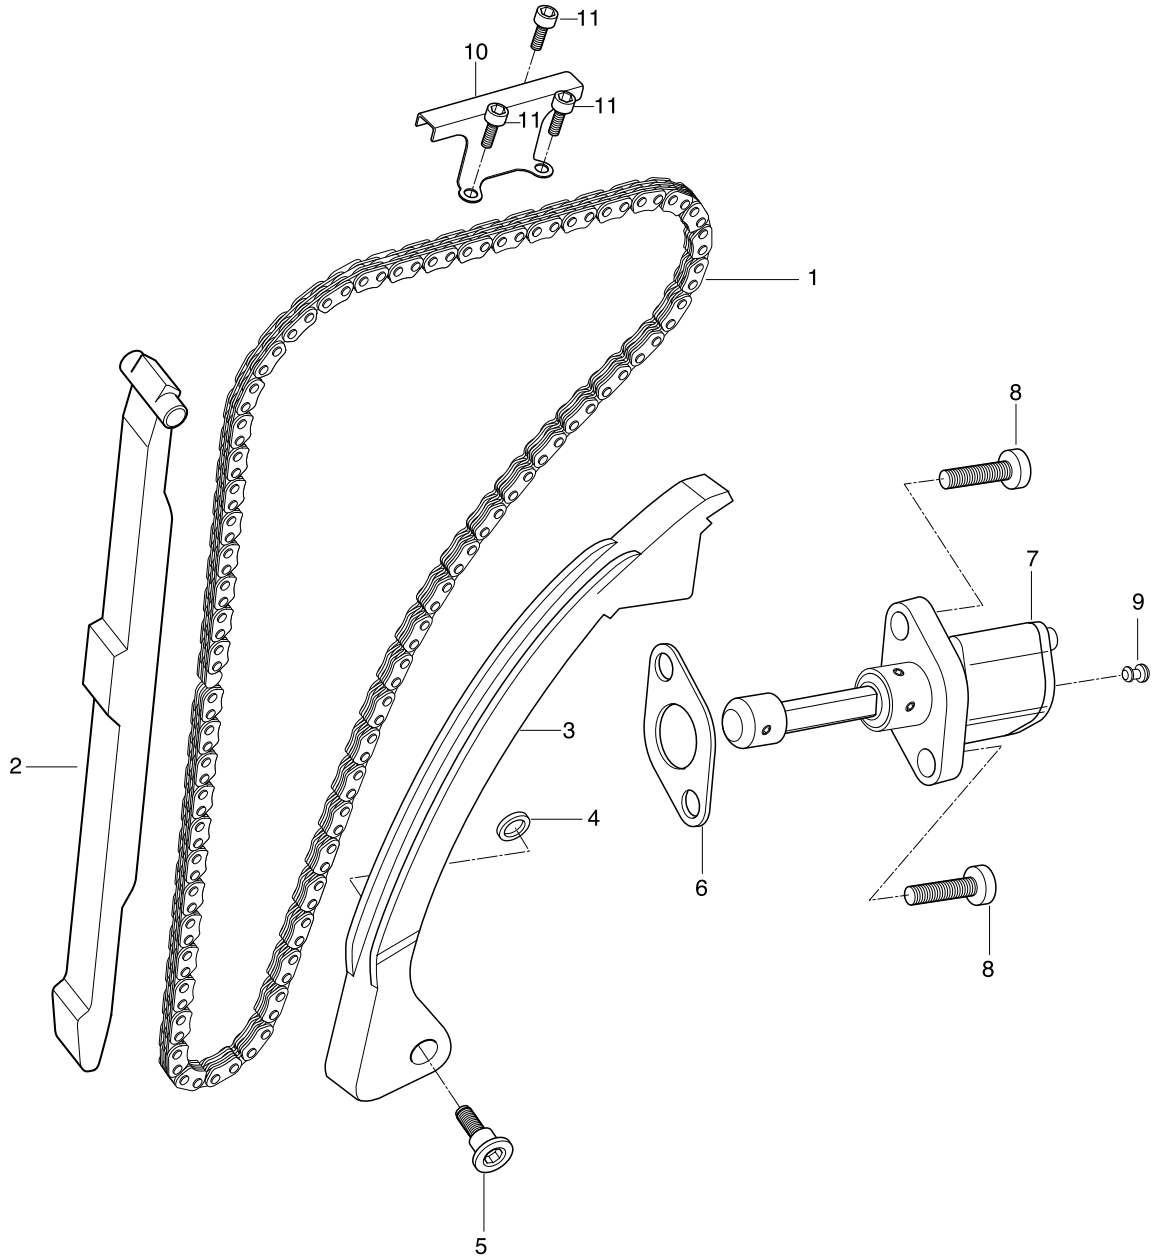

FIG 9

FIG 9. CAM CHAIN

REF. PART NO.	NUMBER.									PART NAME	Q'TY	REMARKS	REC.Q'TY (PCS)
	KOREA	NAT01	NEN01	NEU01(WVTA)	NEU02(WVTA 25K)	NG01	RUS01	PUS01	RCA01				
1	12760HN9100	12760HN9100	12760HN9100	12760HN9100	12760HN9100	12760HN9100	12760HN9100	12760HN9100	12760HN9100	CHAIN COMP, camshaft drive	2		10
2	12771HN9100	12771HN9100	12771HN9100	12771HN9100	12771HN9100	12771HN9100	12771HN9100	12771HN9100	12771HN9100	GUIDE, camchain NO.1	2		10
3	12811HN9100	12811HN9100	12811HN9100	12811HN9100	12811HN9100	12811HN9100	12811HN9100	12811HN9100	12811HN9100	TENSIONER, camchain	2		10
4	08211-06181	08211-06181	08211-06181	08211-06181	08211-06181	08211-06181	08211-06181	08211-06181	08211-06181	WASHER, camchain tensioner bolt	2		10
5	12812H35C00	12812H35C00	12812H35C00	12812H35C00	12812H35C00	12812H35C00	12812H35C00	12812H35C00	12812H35C00	BOLT, camchain tensioner	1		5
5-1	12812HN9101	12812HN9101	12812HN9101	12812HN9101	12812HN9101	12812HN9101	12812HN9101	12812HN9101	12812HN9101	BOLT, camchain tensioner (magneto)	1		5
6	12837H31321	12837H31321	12837H31321	12837H31321	12837H31321	12837H31321	12837H31321	12837H31321	12837H31321	GASKET, tensioner adjuster	2		10
6-A	12837HP8900	12837HP8900	12837HP8900	12837HP8900	12837HP8900	12837HP8900	12837HP8900	12837HP8900	12837HP8900	GASKET, tensioner adjuster	2	E/G NO GT650-111554~	
7	12830HN9102	12830HN9102	12830HN9102	12830HN9102	12830HN9102	12830HN9102	12830HN9102	12830HN9102	12830HN9102	ADJUSTER ASS'Y, tensioner	2		
7-A	12830HN9120	12830HN9120	12830HN9120	12830HN9120	12830HN9120	12830HN9120	12830HN9120	12830HN9120	12830HN9120	ADJUSTER ASS'Y, tensioner	2	E/G NO GT650-111554~	10
8	07110-06208	07110-06208	07110-06208	07110-06208	07110-06208	07110-06208	07110-06208	07110-06208	07110-06208	BOLT, tensioner adjuster	4		30
9	12839-38200	12839-38200	12839-38200	12839-38200	12839-38200	12839-38200	12839-38200	12839-38200	12839-38200	PLUG, adjuster	2		10
10	12782HN9100	12782HN9100	12782HN9100	12782HN9100	12782HN9100	12782HN9100	12782HN9100	12782HN9100	12782HN9100	GUIDE, camchain No.2	2		10
11	07110-06108	07110-06108	07110-06108	07110-06108	07110-06108	07110-06108	07110-06108	07110-06108	07110-06108	BOLT, camchain guide No.2	6		45