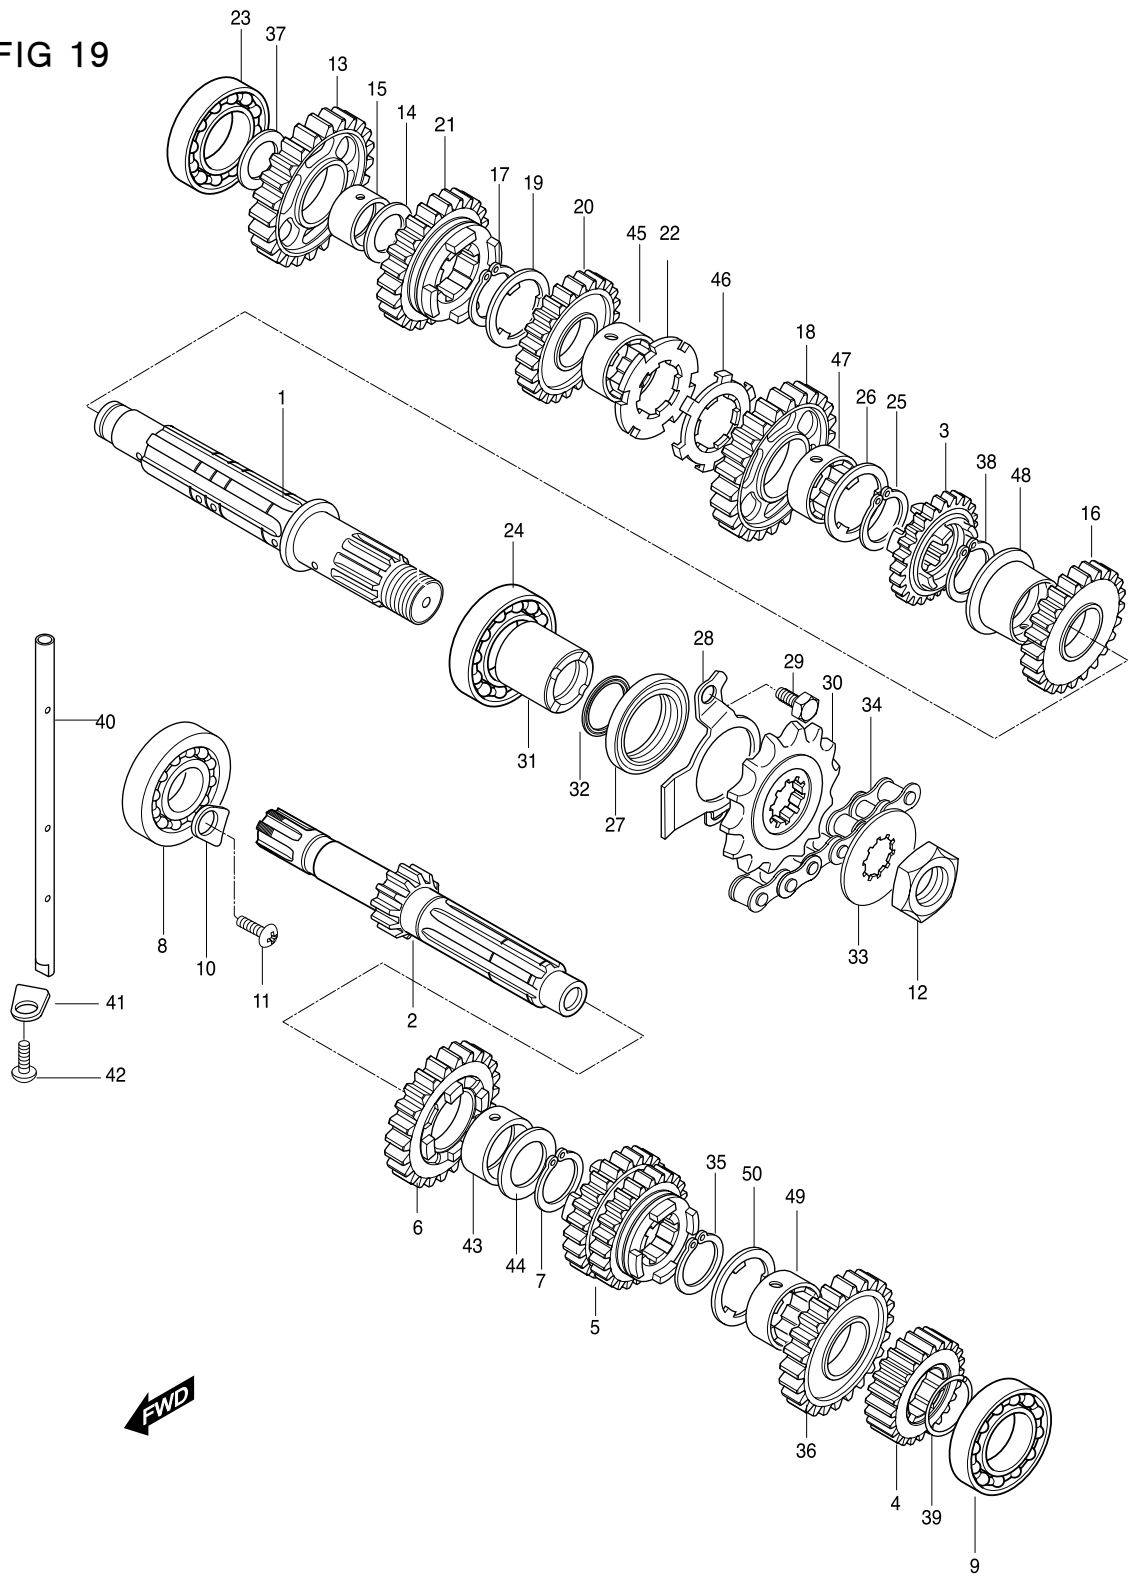

FIG 19

FIG 19. TRANSMISSION