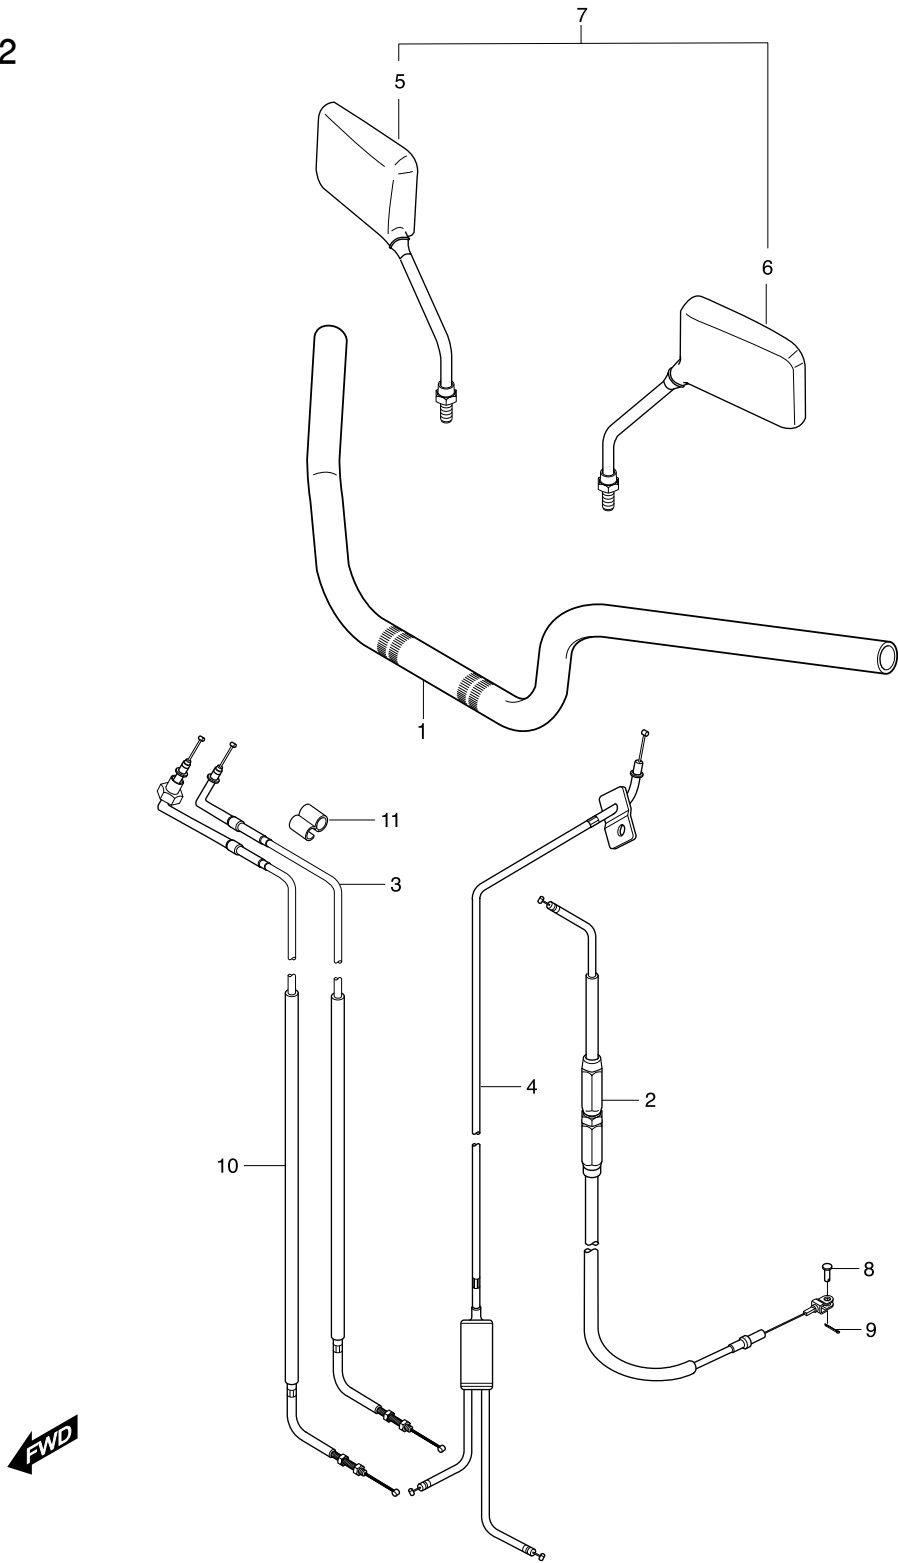

FIG 42

FIG 42. HANDLE BAR

REF. PART NUMBER.										PART NAME	Q'TY	REMARKS	REC.Q'TY
NO.	KOREA	NAT01	NEN01	NEU01(WVTA)	NEU02(WVTA 25K)	NG01	RUS01	PUS01	RCA01			(PCS)	
1	56110HN9102	56110HN9102	56110HN9102	56110HN9102	56110HN9102	56110HN9102	56110HN9102	56110HN9102	56110HN9102	HANDLE BAR COMP	1		5
2	58200HN9104	58200HN9104	58200HN9104	58200HN9104	58200HN9104	58200HN9104	58200HN9104	58200HN9104	58200HN9104	CABLE ASS'Y CLUTCH	1		5
3	58300HN9103	58300HN9103	58300HN9103	58300HN9103	58300HN9103	58300HN9103	58300HN9103	58300HN9103	58300HN9103	CABLE ASS'Y, throttle	1	-KM4MP51A341100140	5
3~1		58300HN9104	58300HN9104	58300HN9104	58300HN9104	58300HN9104				CABLE ASS'Y, throttle	1	KM4MP51A341100141~(03.11~)	
4	58410HN9103	58410HN9103	58410HN9103	58410HN9103	58410HN9103	58410HN9103	58410HN9103	58410HN9103	58410HN9103	CABLE COMP, starter	1		5
5	56500HN9100	56500HN9100	56500HN9100	56500HN9100	56500HN9100	56500HN9100	56500HP9200	56500HN9100	56500HN9100	MIRROR ASS'Y, rear view R	1		
6	56600HN9100	56600HN9100	56600HN9100	56600HN9100	56600HN9100	56600HN9100	56600HP9200	56600HN9100	56600HN9100	MIRROR ASS'Y, rear view L	1		
7	56501HN9100	56501HN9100	56501HN9100	56501HN9100	56501HN9100	56501HN9100	56501HN9160	56501HN9160	56501HN9100	MIRROR SET	1		5
8	09200-06004	09200-06004	09200-06004	09200-06004	09200-06004	09200-06004	09200-06004	09200-06004	09200-06004	PIN, clutch cable	1		5
9	04111-20158	04111-20158	04111-20158	04111-20158	04111-20158	04111-20158	04111-20158	04111-20158	04111-20158	COTTER PIN, clutch	1		5
10	58600HN9103	58600HN9103	58600HN9103	58600HN9103	58600HN9103	58600HN9103	58600HN9103	58600HN9103	58600HN9103	CABLE ASS'Y, throttle return	1		5
11	09408-00002	09408-00002	09408-00002	09408-00002	09408-00002	09408-00002	09408-00002	09408-00002	09408-00002	CLIP, throttle cable & return cable	1		5