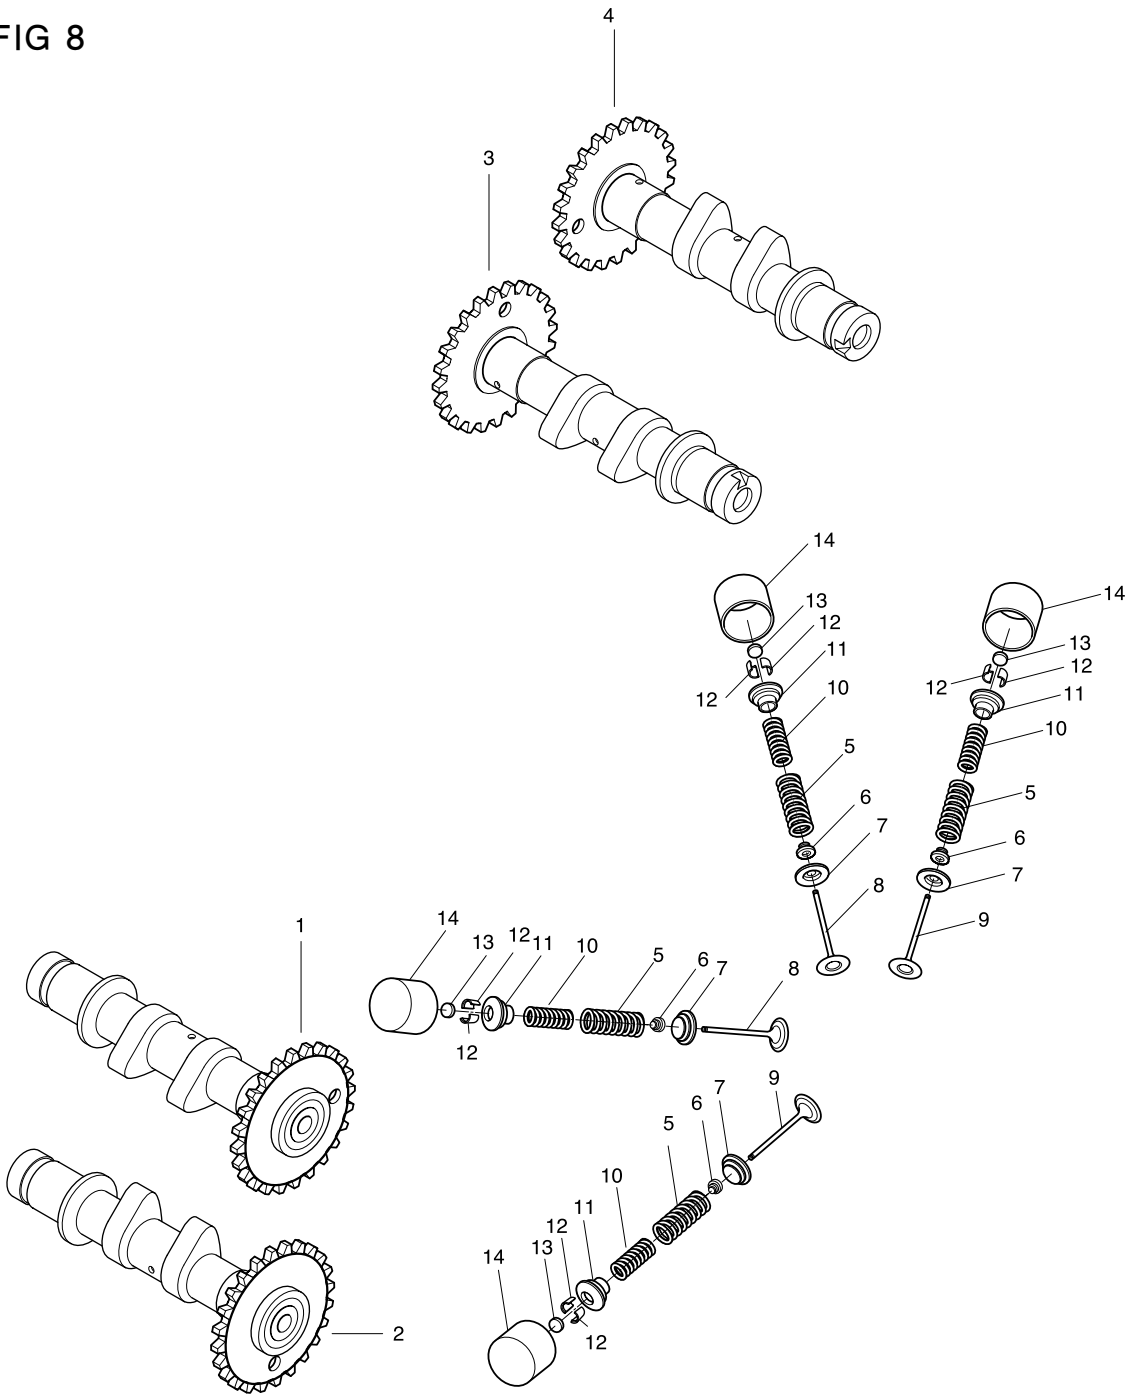

FIG 8

FIG 8. CAMSHAFT / VALVE

REF. PART NUMBER.												PART NAME	Q'TY	REMARKS	REC.Q'TY
NO.	KOREA	NAT01	NEN01	NEU01(WVTA)	NEU02(WVTA 25K)	NG01	RUS01	PUS01	RCA01						(PCS)
1	12710HN9100HPA	12710HN9100HPA	12710HN9100HPA	12710HN9100HPA	12710HN9100HPA	12710HN9100HPA	12710HN9100HPA	12710HN9100HPA	12710HN9100HPA	12710HN9100HPA	12710HN9100HPA	CAMSHAFT ASS'Y, front intake	1		10
2	12730HN9100HPA	12730HN9100HPA	12730HN9100HPA	12730HN9100HPA	12730HN9100HPA	12730HN9100HPA	12730HN9100HPA	12730HN9100HPA	12730HN9100HPA	12730HN9100HPA	12730HN9100HPA	CAMSHAFT ASS'Y, front exhaust	1		
3	12720HN9100HPA	12720HN9100HPA	12720HN9100HPA	12720HN9100HPA	12720HN9100HPA	12720HN9100HPA	12720HN9100HPA	12720HN9100HPA	12720HN9100HPA	12720HN9100HPA	12720HN9100HPA	CAMSHAFT ASS'Y, rear intake	1		10
4	12740HN9100HPA	12740HN9100HPA	12740HN9100HPA	12740HN9100HPA	12740HN9100HPA	12740HN9100HPA	12740HN9100HPA	12740HN9100HPA	12740HN9100HPA	12740HN9100HPA	12740HN9100HPA	CAMSHAFT ASS'Y, rear exhaust	1		
5	12922HN9100	12922HN9100	12922HN9100	12922HN9100	12922HN9100	12922HN9100	12922HN9100	12922HN9100	12922HN9100	12922HN9100	12922HN9100	SPRING, valve outer	8		40
6	09289H04002	09289H04002	09289H04002	09289H04002	09289H04002	09289H04002	09289H04002	09289H04002	09289H04002	09289H04002	09289H04002	SEAL, valve stem oil	8		40
7	12933HN9100	12933HN9100	12933HN9100	12933HN9100	12933HN9100	12933HN9100	12933HN9100	12933HN9100	12933HN9100	12933HN9100	12933HN9100	SEAT, valve spring	8		40
8	12911HN9101	12911HN9101	12911HN9101	12911HN9101	12911HN9101	12911HN9101	12911HN9101	12911HN9101	12911HN9101	12911HN9101	12911HN9101	VALVE, intake	4		20
9	12912HN9101	12912HN9101	12912HN9101	12912HN9101	12912HN9101	12912HN9101	12912HN9101	12912HN9101	12912HN9101	12912HN9101	12912HN9101	VALVE, exhaust	4		20
10	12921HN9101	12921HN9101	12921HN9101	12921HN9101	12921HN9101	12921HN9101	12921HN9101	12921HN9101	12921HN9101	12921HN9101	12921HN9101	SPRING, valve inner	8		40
11	12931HN9100	12931HN9100	12931HN9100	12931HN9100	12931HN9100	12931HN9100	12931HN9100	12931HN9100	12931HN9100	12931HN9100	12931HN9100	RETAINER, valve spring	8		40
12	12932HJ8200	12932HJ8200	12932HJ8200	12932HJ8200	12932HJ8200	12932HJ8200	12932HJ8200	12932HJ8200	12932HJ8200	12932HJ8200	12932HJ8200	COTTER, valve	16		80
13	12892-05C00170	12892-05C00170	12892-05C00170	12892-05C00170	12892-05C00170	12892-05C00170	12892-05C00170	12892-05C00170	12892-05C00170	12892-05C00170	12892-05C00170	SHIM, tappet (#120-220)	8		40
14	12881HN9100	12881HN9100	12881HN9100	12881HN9100	12881HN9100	12881HN9100	12881HN9100	12881HN9100	12881HN9100	12881HN9100	12881HN9100	TAPPET,	8		40