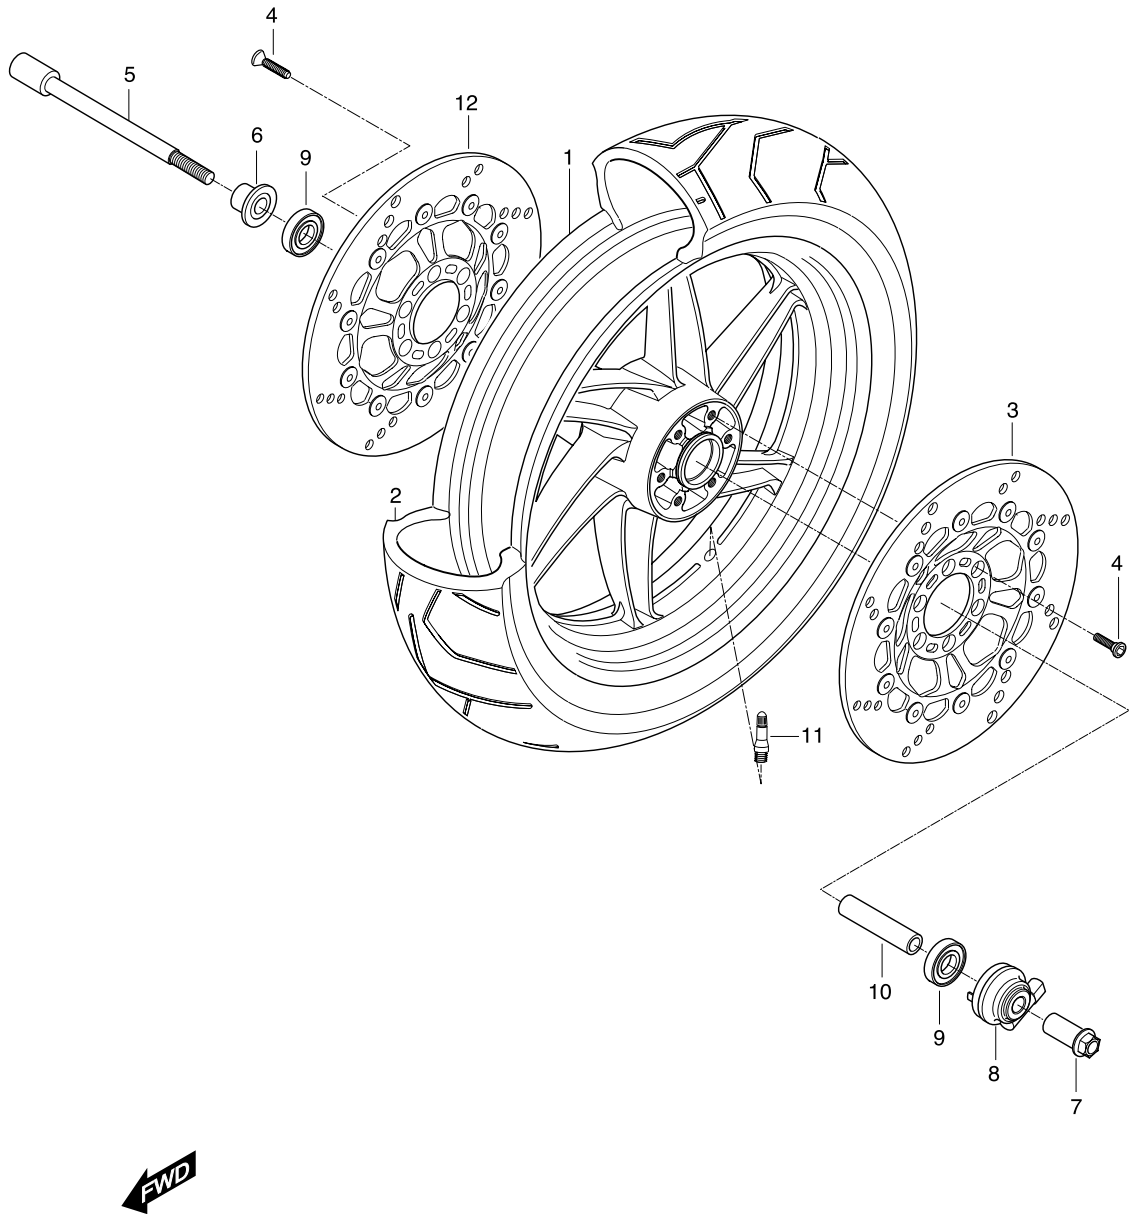

FIG 41

FIG 41. FRONT WHEEL

REF. PART NO.	NUMBER.									PART NAME	Q'TY	REMARKS	REC.Q'TY (PCS)
	KOREA	NAT01	NEN01	NEU01(WVTA)	NEU02(WVTA 25K)	NG01	RUS01	PUS01	RCA01				
1	54141HM8102	54141HM8102	54141HM8102	54141HM8102	54141HM8102	54141HM8102		54141HM8102	54141HM8102	WHEEL, front (J17xMT3.0)	1		5
1-1		54141HN9101120	54141HN9101120	54141HN9101120	54141HN9101120	54141HN9101120	54141HN9101120		54141HN9101120	WHEEL, front (J17xMT3.0)	1	KM4MP51A561103593~	
		54141HN9101120								WHEEL, front (J17xMT3.0)	1	KM4MP51AX71104451~(07.01~)	
1-2	54140HN9101HPA	54140HN9101HPA	54140HN9101120	54140HN9101120	54140HN9101120	54140HN9101120	54140HN9101120	54140HN9101HPA	54140HN9101120	WHEEL + BEARING	1	KM4MP51A561103593~(05.12~)	
		54140HN9101120								WHEEL + BEARING	1	KM4MP51AX71104451~(07.01~)	
2	55100HN9101	55100HN9101	55100HN9101	55100HN9101	55100HN9101	55100HN9101	55100HN9101	55100HN9101	55100HN9101	TIRE COMP, front (120/60-17 55W)	1		5
3	59211HM8101	59211HM8101	59211HM8101	59211HM8101	59211HM8101	59211HM8101	59211HM8101	59211HM8101	59211HM8101	DISC COMP, front L	1		5
4	59421-03A01	59421-03A01	59421-03A01	59421-03A01	59421-03A01	59421-03A01	59421-03A01	59421-03A01	59421-03A01	BOLT, front brake disc	12		90
5	54711HG5101	54711HG5101	54711HG5101	54711HG5101	54711HG5101	54711HG5101	54711HG5101	54711HG5101	54711HG5101	AXLEL, front	1		5
6	54740HM8101	54740HM8101	54740HM8101	54740HM8101	54740HM8101	54740HM8101	54740HM8101	54740HM8101	54740HM8101	SPACER COMP, front axle R	1		5
7	54721HM8100	54721HM8100	54721HM8100	54721HM8100	54721HM8100	54721HM8100	54721HM8100	54721HM8100	54721HM8100	NUT, front axle	1		5
8	54600HG5102	54600HG5102	54600HG5102	54600HG5102	54600HG5102	54600HG5102	54600HG5102	54600HG5102	54600HG5102	BOX ASS'Y, speedometer gear	1		5
9	08124-63027	08124-63027	08124-63027	08124-63027	08124-63027	08124-63027	08124-63027	08124-63027	08124-63027	BEARING, front hub	2		10
10	54731HM8100	54731HM8100	54731HM8100	54731HM8100	54731HM8100	54731HM8100	54731HM8100	54731HM8100	54731HM8100	SPACER, front hub	1		5
11	55220-29C20	55220-29C20	55220-29C20	55220-29C20	55220-29C20	55220-29C20	55220-29C20	55220-29C20	55220-29C20	VALVE ASS'Y, wheel rim	1		10
12	59221HM8161	59221HM8161	59221HM8161	59221HM8161	59221HM8161	59221HM8161	59221HM8161	59221HM8161	59221HM8161	DISC COMP, F/T R	1		5